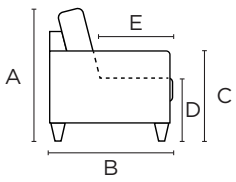

Mattress
Protector

Bedding
Sheet Set

Track
Recliner

Cup Holder
Armrest

Universal
Headrest

Decoration
Cushion

Frame & Comfort Construction

Explore more at www.luonto.com

General Measures*

A 35 B 40.25 C 24.5

D 17.75 E 21.75

Mattress Thickness 5

Total Depth Open 89.75

Made To Order Modules

Reference the below modules to select and configure a custom order. Remember to build from left to right. Always select two arms, the rest is up to you.

Leg Requirements : 104/6, 217/6.

WEST-DLV
Sofa Sleeper-
Manual

W 90.5
King 76x80

WEST-DLV-PWR
Sofa Sleeper-
Power

W 90.5
King 76x80

WEST-CLV
Max Loveseat
Sleeper - Manual

W 74.5
Queen 60x80

WEST-CLV-PWR
Max Loveseat
Sleeper - Power