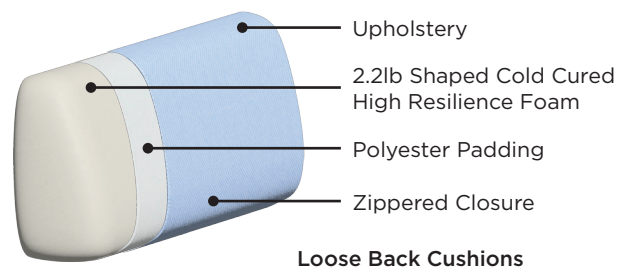

West

Level Function

This single motion sleeper function features assisted opening and soft close operation

Stock Options

Shown above as WEST-CNT-SA/0000-217/6-CR

Queen Loveseat (Power)

Queen Size Bed (60x80")

Soft Antique
0000

Queen Loveseat

Queen Size Bed (60x80")

Soft Antique
0000

Soft Antique
4100

Leg Choices

217/6 Chrome

+ ADD-ON

Mattress
Protector

Bedding
Sheet Set

Track
Recliner

Cup Holder
Armrest

Universal
Headrest

Decoration
Cushion

Frame & Comfort Construction

Explore more at www.luonto.com

General Measures*

A 35 B 40.25 C 24.5

D 17.75 E 21.75

Mattress Thickness 5

Total Depth Open 89.75

Made To Order Modules

Reference the below modules to select and configure a custom order. Remember to build from left to right. Always select two arms, the rest is up to you.