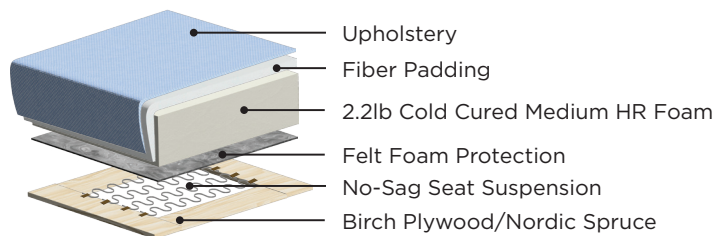

Mattress
Protector

Bedding
Sheet Set

Track
Recliner

Cup Holder
Armrest

Universal
Headrest

Decoration
Cushion

Frame & Comfort Construction

Explore more at www.luonto.com

General Measures*

A 35 B 40.25 C 24.5

D 17.75 E 21.75

Mattress Thickness 5

Total Depth Open 89.75

Made To Order Modules

Reference the below modules to select and configure a custom order. Remember to build from left to right. Always select two arms, the rest is up to you.