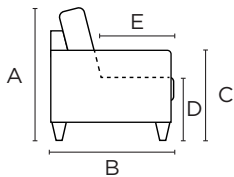

Loule 630

Standard Base

Black Wood
Base

FEATURES

4-way
Headrest

Low-Profile
360° Swivel

Rocking
Glider

Choose
Battery Power
or Manual

Made to Order Options

General Measures*

A 47.25 B 36.5 C 24.5

D 19 E 19

Total Depth Open 63

SLOP-AR-PWR
Recliner - Power

W 32

SLOP-AR
Recliner - Manual