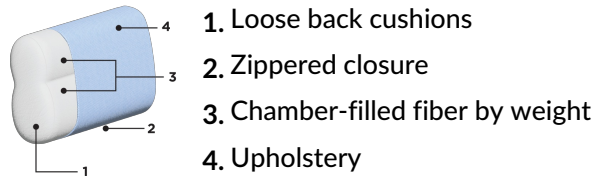

Fantasy

Gone are the days of old clunky sleeper sofas, with Fantasy enjoy a swift single motion open function to get from sitting mode to sleeping mode.

Level Function

The Level Function is our top mechanism that opens easily by lifting from the front and closes softly with gas spring assistance.

Shown as: FANT-CLV-GLAM/12-104/6-WA

Type	Product Options			Dimensions	Bed Size	Leg Options	
Sofa Sleeper				W: 86.5" D: 39.25" H: 35"	King 76 x 80"		
	Rene 01	Rene 04	Cerona 02				
Loveseat Sleeper				W: 70.5" D: 39.25" H: 35"	Queen 60 x 80"		
	Rene 01	Rene 04	Glamour 12				
	Cerona 02						
Loveseat Sleeper				W: 64.25" D: 39.25" H: 35"	Full XL 55 x 80"		
	Rene 01	Rene 04					
Chair Sleeper				W: 40.25" D: 39.25" H: 35"	Cot 30 x 80"		
	Rene 01	Rene 04					

Accessory

- + Perfect-fit mattress protector
- + Perfect-fit sheet set
- + Decoration cushion

Addons

- + Track Recliner

General Dimensions

A 35" B 39.25" C 26.5"
D 17.75" E 22.5" F 59.75"

Mattress Thickness: 5"
Depth open from wall: 89.75"