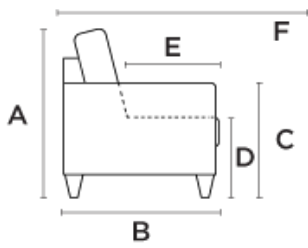

Shown as: FANT-CLV-GLAM/12-104/6-WA

Type	Product Options			Dimensions	Bed Size	Leg Options	
Sofa Sleeper				W: 86.5" D: 39.25" H: 35"	King 76 x 80"		
	Rene 01	Rene 04	Cerona 02				
Loveseat Sleeper				W: 70.5" D: 39.25" H: 35"	Queen 60 x 80"		
	Rene 01	Rene 04	Glamour 12				
	Cerona 02						
Loveseat Sleeper				W: 64.25" D: 39.25" H: 35"	Full XL 55 x 80"		
	Rene 01	Rene 04					
Chair Sleeper				W: 40.25" D: 39.25" H: 35"	Cot 30 x 80"		
	Rene 01	Rene 04					

Accessory

- + Perfect-fit mattress protector
- + Perfect-fit sheet set
- + Decoration cushion

Addons

- + Track Recliner

General Dimensions

A 35" B 39.25" C 26.5"
D 17.75" E 22.5" F 59.75"

Mattress Thickness: 5"
Depth open from wall: 89.75"