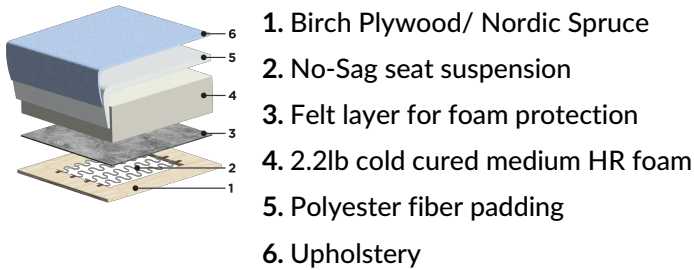

Fantasy

Gone are the days of old clunky sleeper sofas, with Fantasy enjoy a swift single motion open function to get from sitting mode to sleeping mode.

Level Function

The Level Function is our top mechanism that opens easily by lifting from the front and closes softly with gas spring assistance.

Shown as: FANT-CLV-GLAM/12-104/6-WA

Type	Product Options			Dimensions	Bed Size	Leg Options	
Sofa Sleeper				W: 86.5" D: 39.25" H: 35"	King 76 x 80"		
	Rene 01	Rene 04	Cerona 02				
Loveseat Sleeper				W: 70.5" D: 39.25" H: 35"	Queen 60 x 80"		
	Rene 01	Rene 04	Glamour 12				
	Cerona 02						
Loveseat Sleeper				W: 64.25" D: 39.25" H: 35"	Full XL 55 x 80"		
	Rene 01	Rene 04					
Chair Sleeper				W: 40.25" D: 39.25" H: 35"	Cot 30 x 80"		
	Rene 01	Rene 04					

Accessory

- + Perfect-fit mattress protector
- + Perfect-fit sheet set
- + Decoration cushion

Addons

- + Track Recliner

General Dimensions

A 35" B 39.25" C 26.5"
D 17.75" E 22.5" F 59.75"

Mattress Thickness: 5"
Depth open from wall: 89.75"