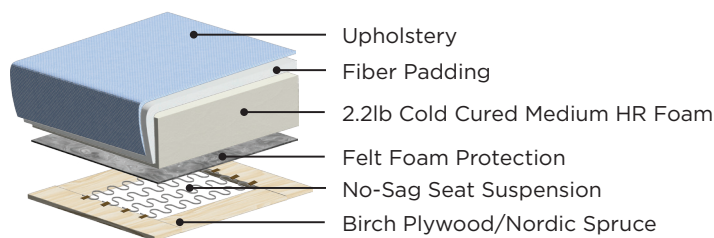

Frame & Comfort Construction

Explore more at www.luonto.com