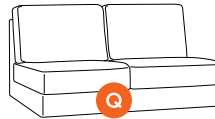

SAAN-CLV60
Armless Max Loveseat Sleeper

W 60
Queen 60x80