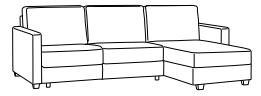

FANT-CLV+FOU
Loveseat Sleeper + Chaise

W 99.5
Queen 60x80