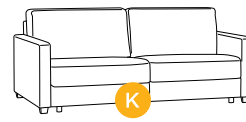

**FANT-ALV**  
**Chair Sleeper**

W 40.25  
 Cot 30x80

**FANT-BLV**  
**Loveseat Sleeper**

W 64.5  
 Full XL 55x80

**FANT-CLV**  
**Max Loveseat Sleeper**

W 70.5  
 Queen 60x80

**FANT-DLV**  
**Sofa Sleeper**

W 86.5  
 King 76x80

**FANT-CLV+FOU**  
**Loveseat Sleeper + Chaise**

W 99.5  
 Queen 60x80

**SAAN-A24**  
**Armless Chair**

W 23.5

**SAAN-A36**  
**Armless Jumbo Chair**

W 35.5

**SAAN-ALV30**  
**Armless Chair Sleeper**