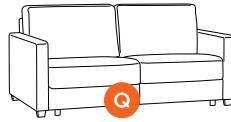

**FANT-ALV**  
**Chair Sleeper**

W 40.25  
 Cot 30x80

**FANT-BLV**  
**Loveseat Sleeper**

W 64.5  
 Full XL 55x80

**FANT-CLV**  
**Max Loveseat Sleeper**

W 70.5  
 Queen 60x80

**FANT-DLV**  
**Sofa Sleeper**