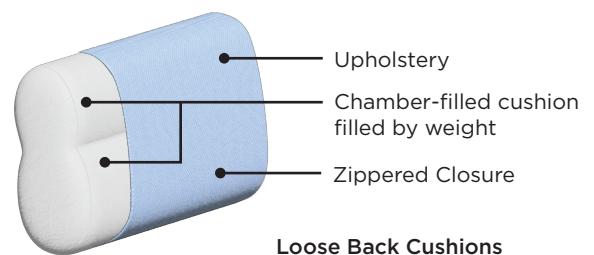

Frame & Comfort Construction

Explore more at www.luonto.com