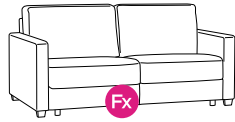

**FANT-ALV**  
**Chair Sleeper**

W 40.25  
 Cot 30x80

**FANT-BLV**  
**Loveseat Sleeper**

W 64.5  
 Full XL 55x80

**FANT-CLV**  
**Max Loveseat Sleeper**

W 70.5  
 Queen 60x80

**FANT-DLV**  
**Sofa Sleeper**